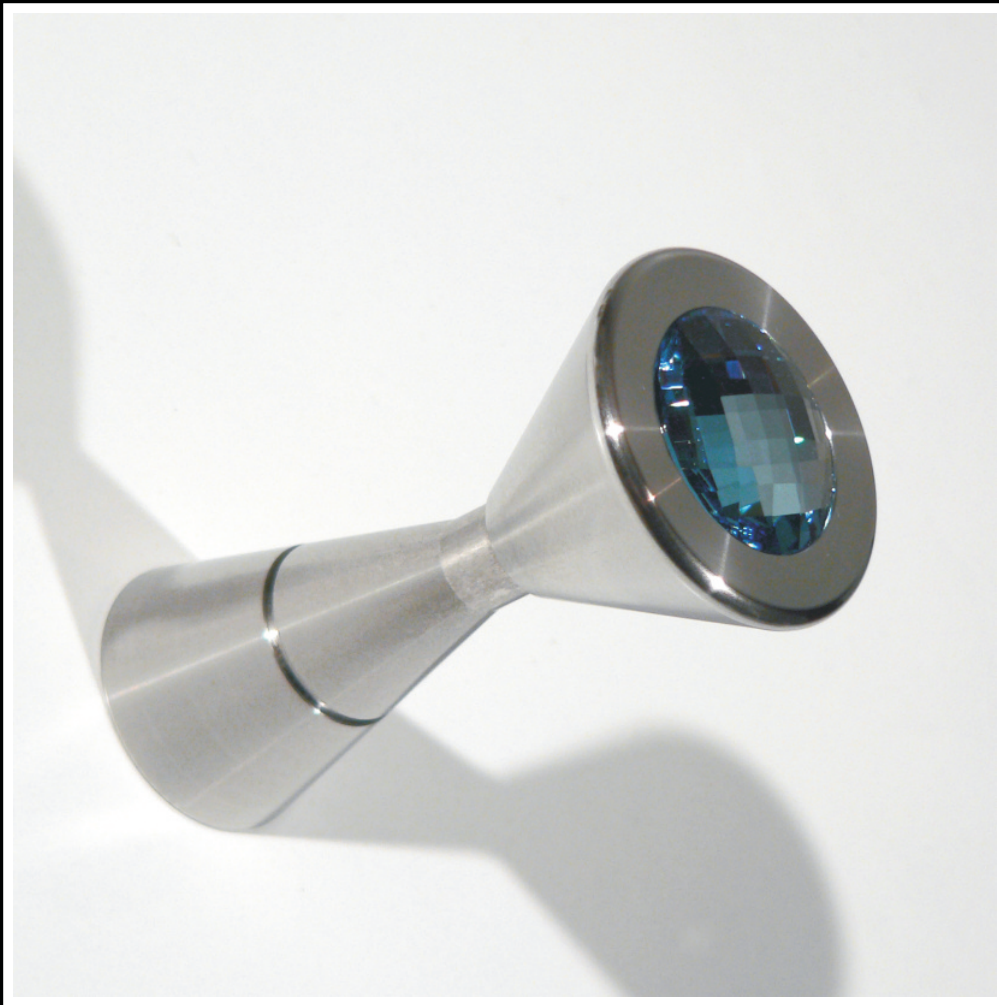

Prodotto correlato
Related item

SEAWATER
appendiabiti da parete.
wall mounted coat hook.